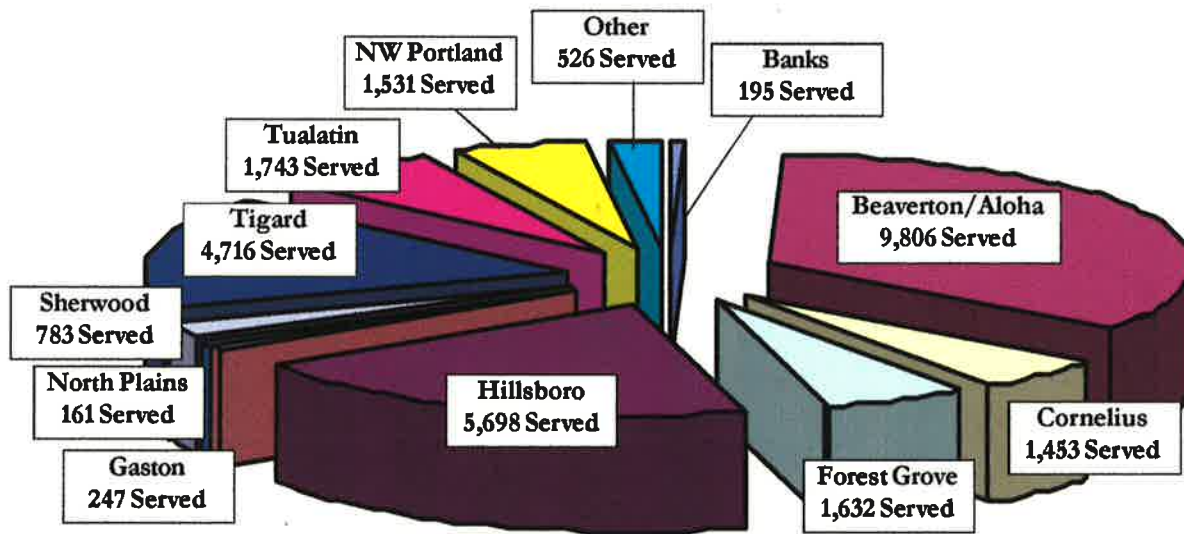

Community Action in your Neighborhood

Service by Region

July 1, 2002 – June 30, 2003

Individuals Served: 28,491

Service Areas

- Banks
- Beaverton/Aloha
- Cornelius
- Forest Grove
- Hillsboro
- Gaston
- North Plains
- Sherwood
- Tigard
- Tualatin
- NW Portland
- Other